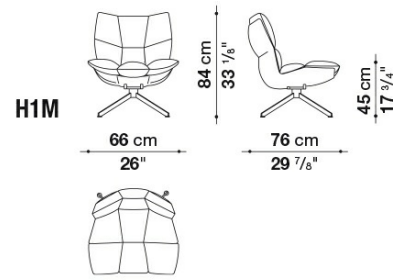

Basamento (H1M-H2M-H3M-H4M-HP4M):

profilati e fusione d'alluminio verniciato bianco, nero, arancio, azzurro o verde acido

Puntali:

materiale plastico

Rivestimento:

tessuto o pelle

Technical drawings

HP4

H1M

H2M

H3M

H4M

HP4M

B&B Italia reserves the right to make technological and aesthetic improvements to its models, including changes to the sizes and materials, without notice. The technical drawings do not define the details of the product. The measurements shown are indicative and may undergo changes. In particular, the dimensions relevant to the padded parts are subject to usage tolerances over time caused by the normal adjustment of the padding. For the specific information, please contact the dealer closest to you.