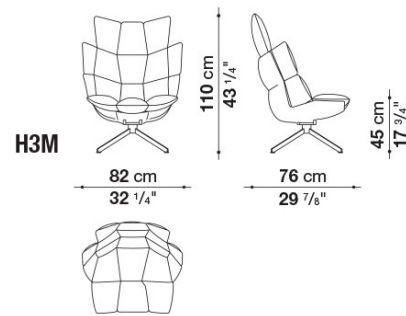

Basamento (H1M-H2M-H3M-H4M-HP4M):

profilati e fusione d'alluminio verniciato bianco, nero, arancio, azzurro o verde acido

Puntali:

materiale plastico

Rivestimento:

tessuto o pelle

Technical drawings

HP4

H1M

H2M

H3M

H4M

HP4M

B&B Italia reserves the right to make technological and aesthetic improvements to its models, including changes to the sizes and materials, without notice. The technical drawings do not define the details of the product. The measurements shown are indicative and may undergo changes. In particular, the dimensions relevant to the padded parts are subject to usage tolerances over time caused by the normal adjustment of the padding. For the specific information, please contact the dealer closest to you.