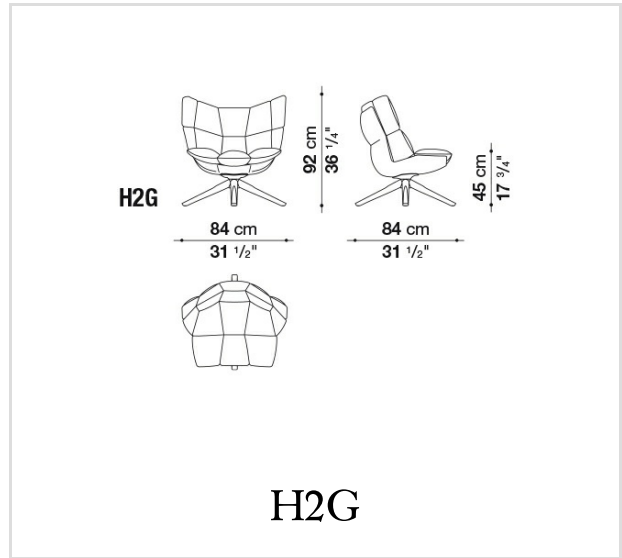

Basamento (H1M-H2M-H3M-H4M-HP4M):

profilati e fusione d'alluminio verniciato bianco, nero, arancio, azzurro o verde acido

Puntali:

materiale plastico

Rivestimento:

tessuto o pelle

Technical drawings

HP4

H1M

H2M

H3M

H4M

HP4M

B&B Italia reserves the right to make technological and aesthetic improvements to its models, including changes to the sizes and materials, without notice. The technical drawings do not define the details of the product. The measurements shown are indicative and may undergo changes. In particular, the dimensions relevant to the padded parts are subject to usage tolerances over time caused by the normal adjustment of the padding. For the specific information, please contact the dealer closest to you.