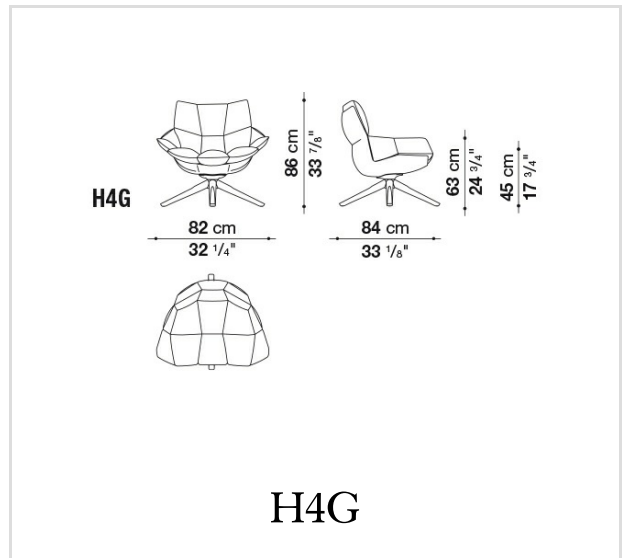

Basamento (H1M-H2M-H3M-H4M-HP4M):

profilati e fusione d'alluminio verniciato bianco, nero, arancio, azzurro o verde acido

Puntali:

materiale plastico

Rivestimento:

tessuto o pelle

Technical drawings

HP4

H1M

H2M

H3M

H4M

HP4M

B&B Italia reserves the right to make technological and aesthetic improvements to its models, including changes to the sizes and materials, without notice. The technical drawings do not define the details of the product. The measurements shown are indicative and may undergo changes. In particular, the dimensions relevant to the padded parts are subject to usage tolerances over time caused by the normal adjustment of the padding. For the specific information, please contact the dealer closest to you.