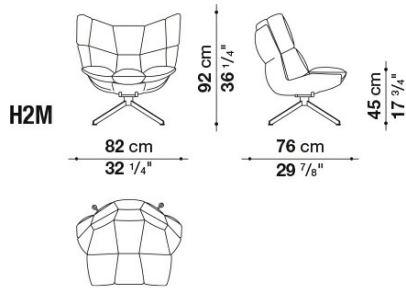

Basamento (H1M-H2M-H3M-H4M-HP4M):

profilati e fusione d'alluminio verniciato bianco, nero, arancio, azzurro o verde acido

Puntali:

materiale plastico

Rivestimento:

tessuto o pelle

Technical drawings

HP4

H1M

H2M

H3M

H4M

HP4M

B&B Italia reserves the right to make technological and aesthetic improvements to its models, including changes to the sizes and materials, without notice. The technical drawings do not define the details of the product. The measurements shown are indicative and may undergo changes. In particular, the dimensions relevant to the padded parts are subject to usage tolerances over time caused by the normal adjustment of the padding. For the specific information, please contact the dealer closest to you.