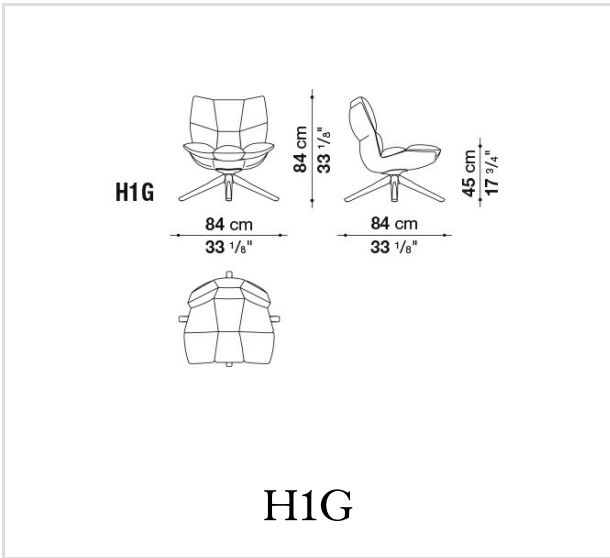

Basamento (H1M-H2M-H3M-H4M-HP4M):

profilati e fusione d'alluminio verniciato bianco, nero, arancio, azzurro o verde acido

Puntali:

materiale plastico

Rivestimento:

tessuto o pelle

Technical drawings

HP4

H1M

H2M

H3M

H4M

HP4M

B&B Italia reserves the right to make technological and aesthetic improvements to its models, including changes to the sizes and materials, without notice. The technical drawings do not define the details of the product. The measurements shown are indicative and may undergo changes. In particular, the dimensions relevant to the padded parts are subject to usage tolerances over time caused by the normal adjustment of the padding. For the specific information, please contact the dealer closest to you.