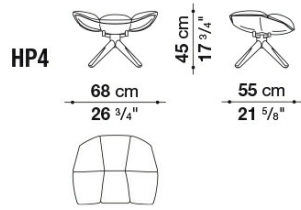

Basamento (H1M-H2M-H3M-H4M-HP4M):

profilati e fusione d'alluminio verniciato bianco, nero, arancio, azzurro o verde acido

Puntali:

materiale plastico

Rivestimento:

tessuto o pelle

Technical drawings

HP4

H1M

H2M

H3M

H4M

HP4M

B&B Italia reserves the right to make technological and aesthetic improvements to its models, including changes to the sizes and materials, without notice. The technical drawings do not define the details of the product. The measurements shown are indicative and may undergo changes. In particular, the dimensions relevant to the padded parts are subject to usage tolerances over time caused by the normal adjustment of the padding. For the specific information, please contact the dealer closest to you.