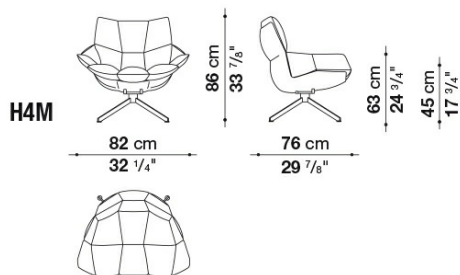

Basamento (H1M-H2M-H3M-H4M-HP4M):

profilati e fusione d'alluminio verniciato bianco, nero, arancio, azzurro o verde acido

Puntali:

materiale plastico

Rivestimento:

tessuto o pelle

Technical drawings

HP4

H1M

H2M

H3M

H4M

HP4M

B&B Italia reserves the right to make technological and aesthetic improvements to its models, including changes to the sizes and materials, without notice. The technical drawings do not define the details of the product. The measurements shown are indicative and may undergo changes. In particular, the dimensions relevant to the padded parts are subject to usage tolerances over time caused by the normal adjustment of the padding. For the specific information, please contact the dealer closest to you.