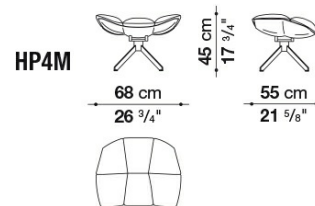

H1M

H2M

H3M

H4M

HP4M

B&B Italia reserves the right to make technological and aesthetic improvements to its models, including changes to the sizes and materials, without notice. The technical drawings do not define the details of the product. The measurements shown are indicative and may undergo changes. In particular, the dimensions relevant to the padded parts are subject to usage tolerances over time caused by the normal adjustment of the padding. For the specific information, please contact the dealer closest to you.