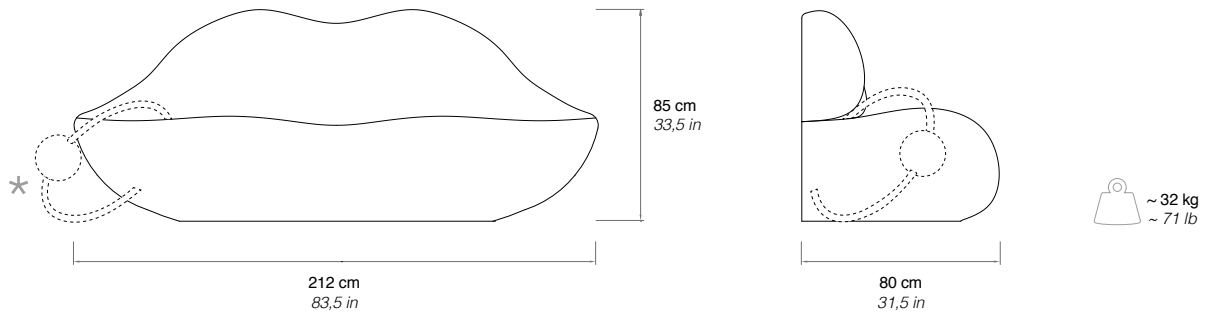

Couch in soft polyurethane upholstered with fabric.
*Dark Lady has a removable piercing of chromed metal.