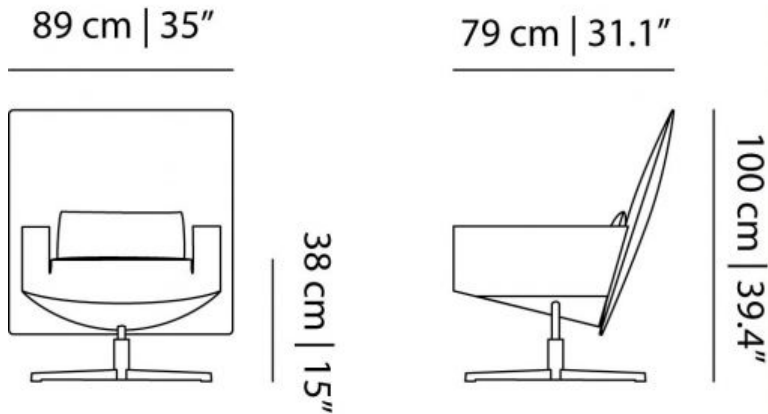

dimensions

Jackson chair & footstool packaging

Jackson Chair

H 100 | 39.4"

W 89 | 35"

D 107 | 32.1"

Jackson Footstool

H 40 | 15.7"

W 58 | 22.8"

D 58 | 22.8"

Signature leather

thickness

1.0 – 1.2 mm

origin

European rawhide, typically from Italy, Germany, Austria, Switzerland and Scandinavia

surface